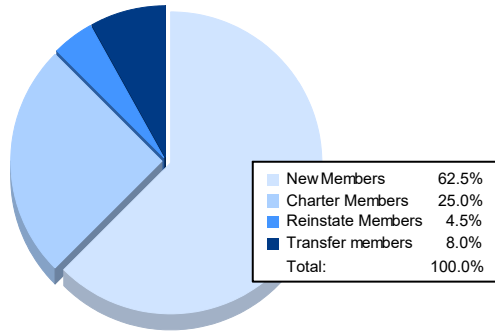

Year	New Clubs	Dropped Clubs	Gain/ Loss Clubs	New Members	Charter Members	Reinstate Members	Transfer Members	Total Member Added	Total Members Dropped	Gain/ Loss Members
2016-2017	0	2	-2	112	0	10	34	156	262	-106
2017-2018	3	1	2	116	79	4	25	224	195	29
2018-2019	3	0	3	94	93	5	10	202	204	-2
2019-2020	1	0	1	110	33	2	17	162	191	-29
2020-2021	1	0	1	55	22	4	7	88	137	-49
<b>Average</b>	<b>2</b>	<b>1</b>	<b>1</b>	<b>97</b>	<b>45</b>	<b>5</b>	<b>19</b>	<b>166</b>	<b>198</b>	<b>-31</b>

### Membership Composition June 2021 Cumulative