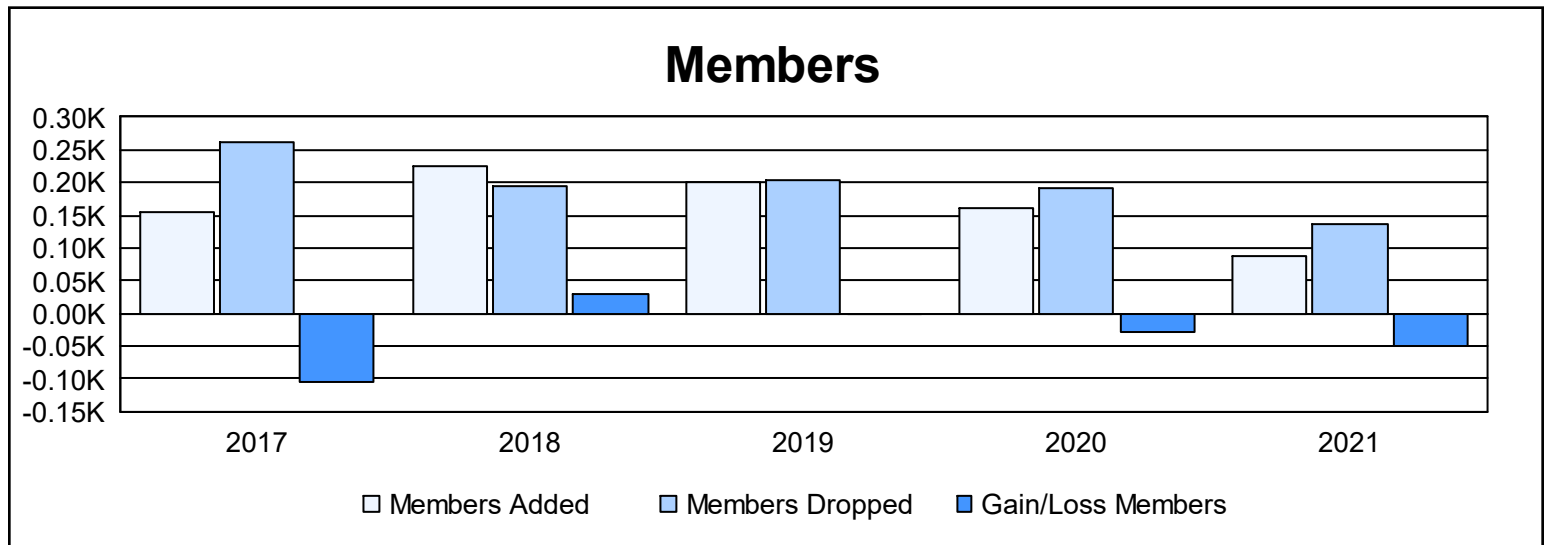

Year	New Clubs	Dropped Clubs	Gain/ Loss Clubs	New Members	Charter Members	Reinstate Members	Transfer Members	Total Member Added	Total Members Dropped	Gain/ Loss Members
2016-2017	0	2	-2	112	0	10	34	156	262	-106
2017-2018	3	1	2	116	79	4	25	224	195	29
2018-2019	3	0	3	94	93	5	10	202	204	-2
2019-2020	1	0	1	110	33	2	17	162	191	-29
2020-2021	1	0	1	55	22	4	7	88	137	-49
<b>Average</b>	<b>2</b>	<b>1</b>	<b>1</b>	<b>97</b>	<b>45</b>	<b>5</b>	<b>19</b>	<b>166</b>	<b>198</b>	<b>-31</b>

### Membership Composition June 2021 Cumulative