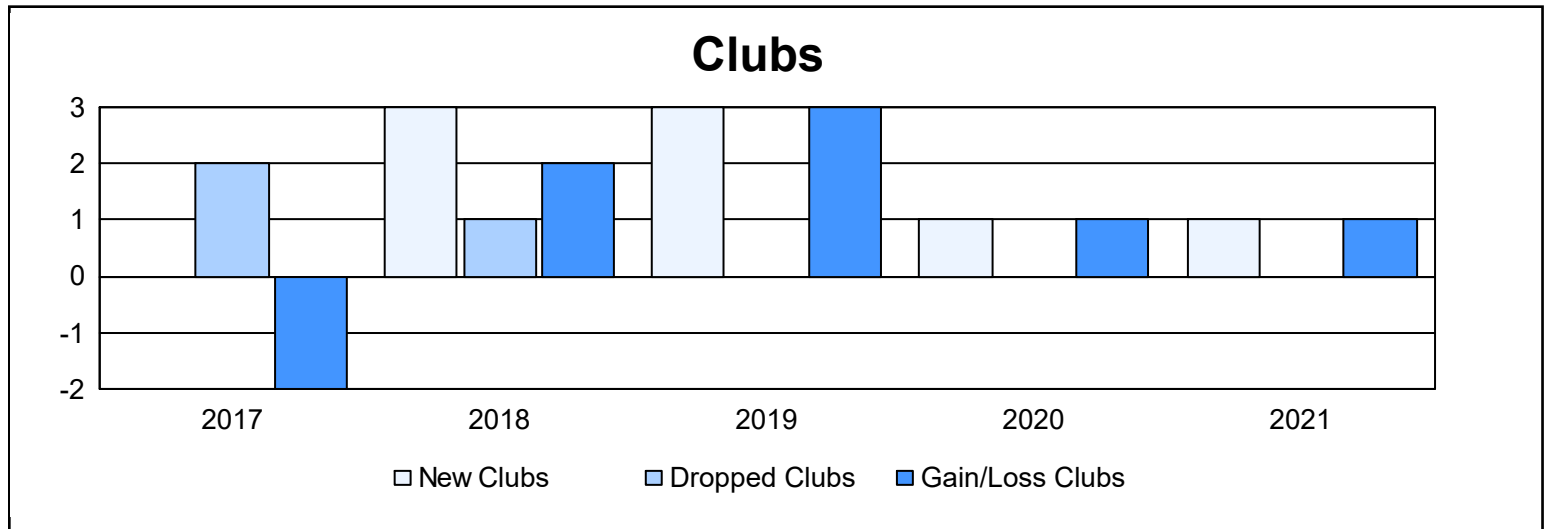

Year	New Clubs	Dropped Clubs	Gain/ Loss Clubs	New Members	Charter Members	Reinstate Members	Transfer Members	Total Member Added	Total Members Dropped	Gain/ Loss Members
2016-2017	0	2	-2	112	0	10	34	156	262	-106
2017-2018	3	1	2	116	79	4	25	224	195	29
2018-2019	3	0	3	94	93	5	10	202	204	-2
2019-2020	1	0	1	110	33	2	17	162	191	-29
2020-2021	1	0	1	55	22	4	7	88	137	-49
<b>Average</b>	<b>2</b>	<b>1</b>	<b>1</b>	<b>97</b>	<b>45</b>	<b>5</b>	<b>19</b>	<b>166</b>	<b>198</b>	<b>-31</b>

### Membership Composition June 2021 Cumulative